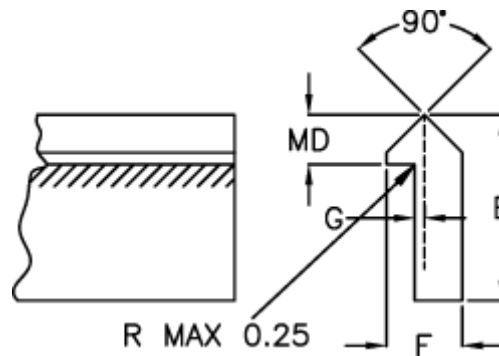

Data Sheet

Article number: 055944500

Description: Single edge track TS4SS 4500mm

Measures

E = 26.97

F = 11.09

G = 2.36

Kg/m = 1.630